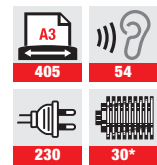

W/D/H 66 x 43 x 102 cm

- Low noise level
- Integrated Auto Reverse Function for easy removal of paper jams
- Illuminated indicators for stand-by, basket full, door open and paper jam
- Sealed dust-free design with robust wooden cabinet
- Mounted on rollers for flexible use

*CP5,
CP6 / 2

 **CPNI**
Centre for the Protection
of National Infrastructure
130 CP5 | 130 CP6 | 130 CP7

 **EcoLogic**
 **i-control®**
 **DLS**

Model	Shred size		Security level DIN 66 399						Shredding capacity* sheets		Cutting speed m/s	Throughput** sheets/min		Also shreds:			
	mm	l	P	F	O	T	H	E	70 g/m ²	80 g/m ²		70 g/m ²	80 g/m ²				
130 SP2	3.8	130 10+	2	-	2	2 ⁺	-	-	23-25	20-22	0.14	707	622	✓	-	✓	-
130 CP4	3.8 x 36	130 10+	4	1	3	4 ⁺	-	-	20-22	17-19	0.14	622	537	✓	-	✓	-
130 CP5	1.9 x 15	130 10+	5	2	-	-	-	-	14-16	11-13	0.14	453	368	✓	-	✓	-
* only floppy disks / ID cards																	
High Security Shredder (optionally available with automatic oiler)																	
130 CP6	0.8 x 12	130 10+	6	3	-	-	-	-	8-10	7-9	0.14	283	255	-	-	-	-
130 CP7	0.8 x 4.5	130 10+	7*	3	-	-	-	-	5-6	4-5	0.14	170	141	-	-	-	-